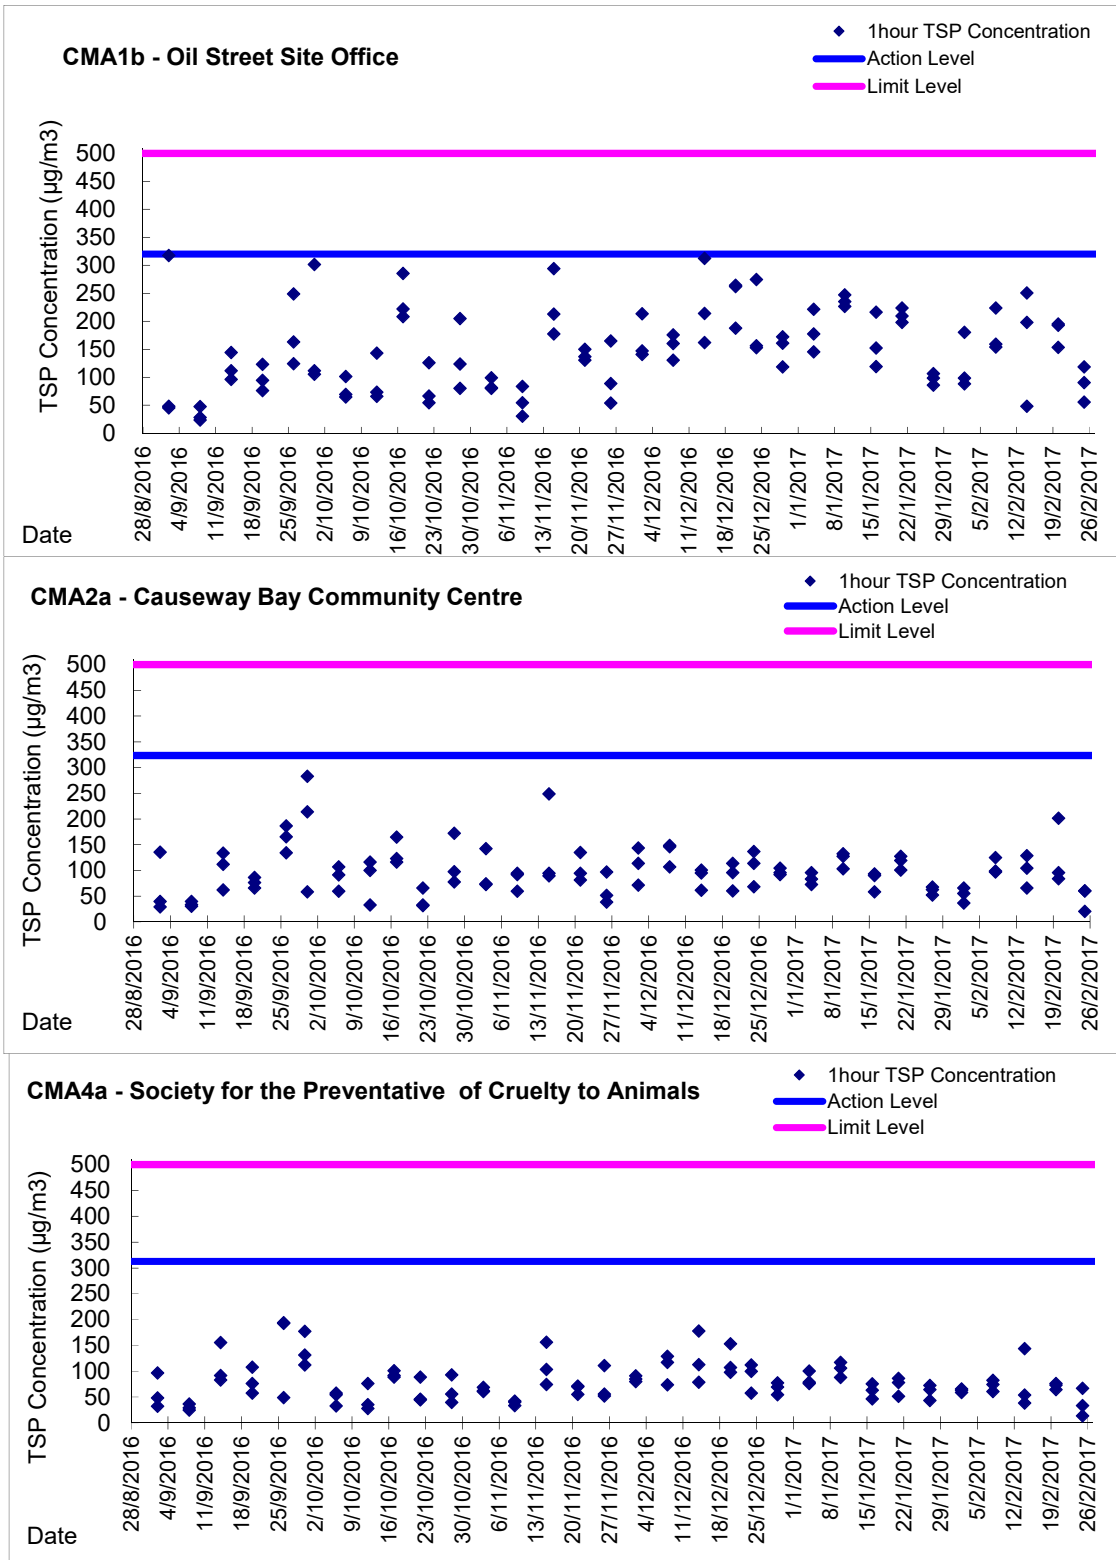

Graphic Presentation of 1 hour TSP Result

Graphic Presentation of 1 hour TSP Result

Graphic Presentation of 24 hour TSP Result

Graphic Presentation of 24 hour TSP Result