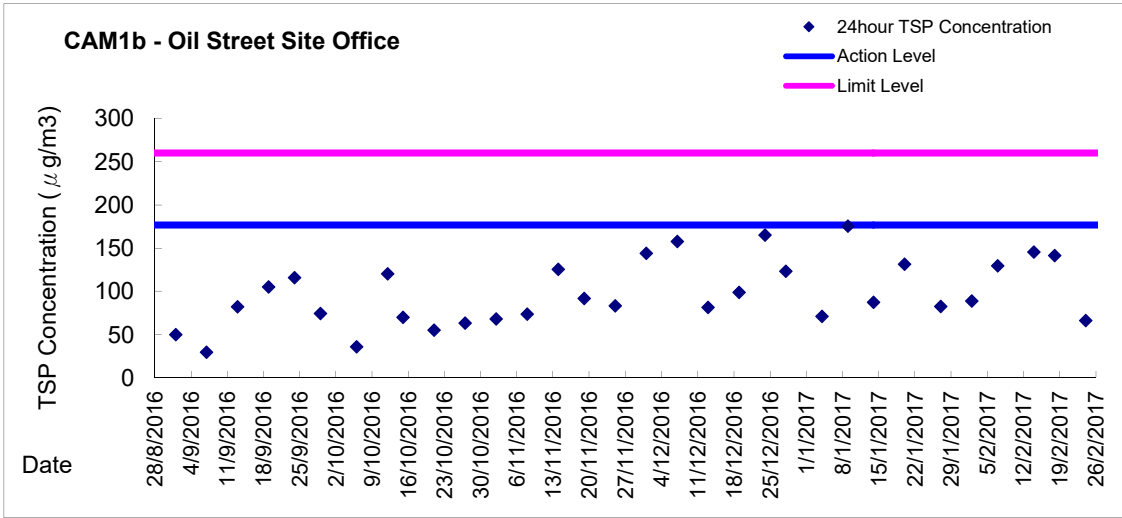

Graphic Presentation of 1 hour TSP Result

Graphic Presentation of 1 hour TSP Result

Graphic Presentation of 24 hour TSP Result

Graphic Presentation of 24 hour TSP Result