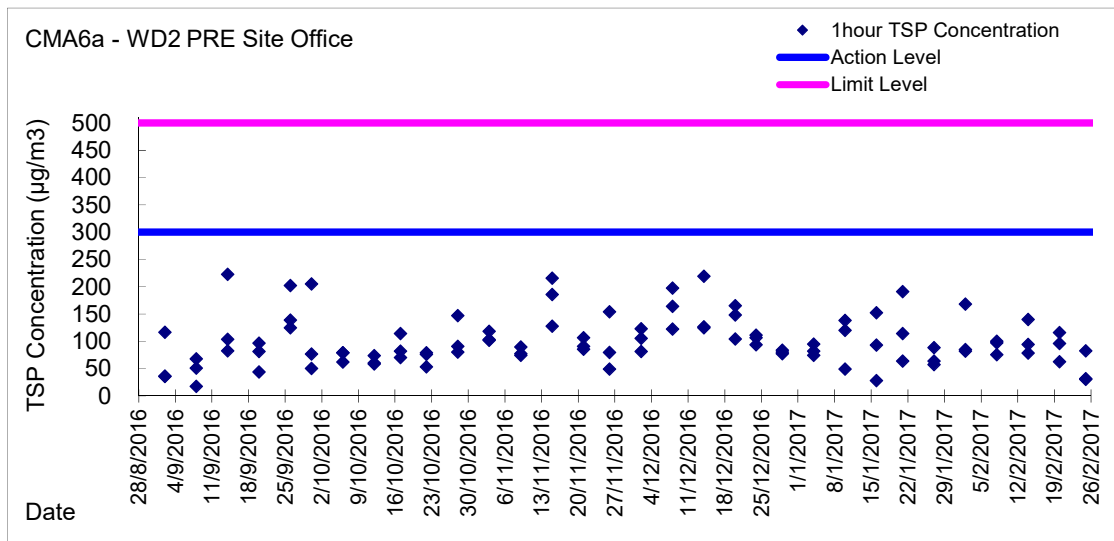

Graphic Presentation of 1 hour TSP Result

Graphic Presentation of 1 hour TSP Result

Graphic Presentation of 24 hour TSP Result

Graphic Presentation of 24 hour TSP Result