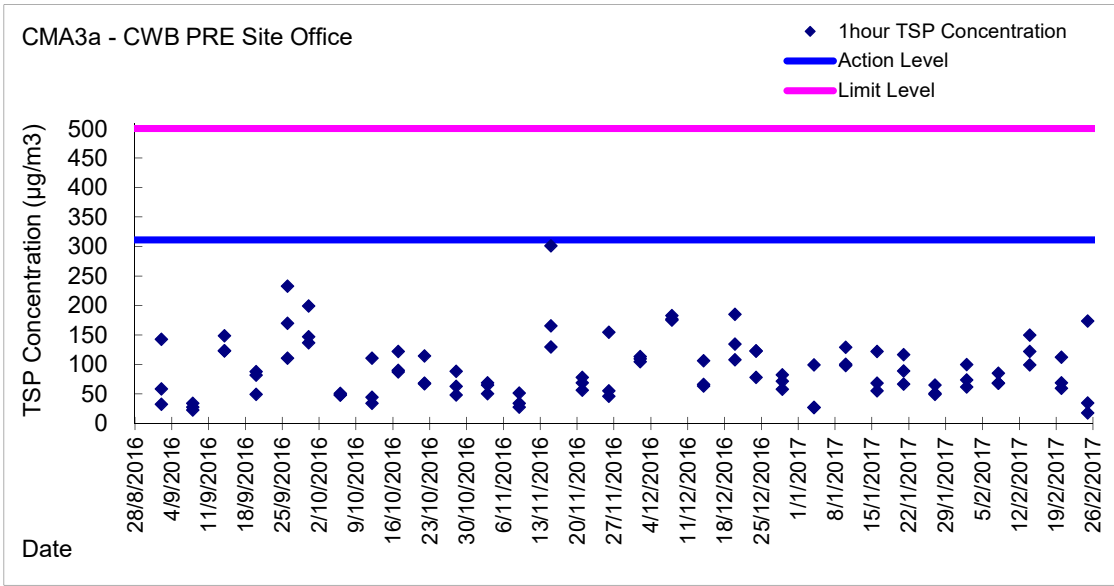

Graphic Presentation of 1 hour TSP Result

Graphic Presentation of 1 hour TSP Result

Graphic Presentation of 24 hour TSP Result

Graphic Presentation of 24 hour TSP Result