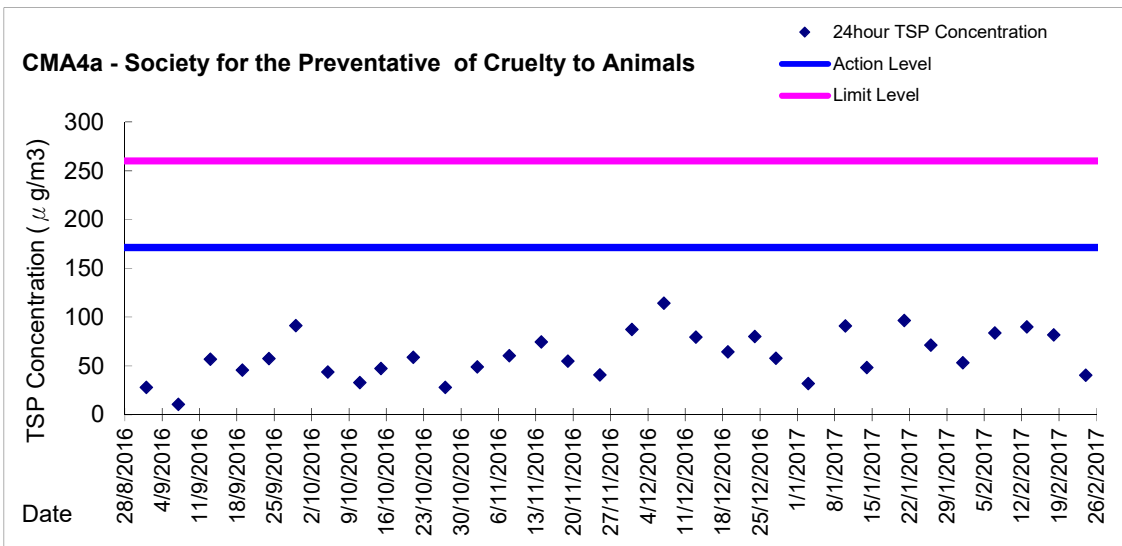

Graphic Presentation of 1 hour TSP Result

Graphic Presentation of 1 hour TSP Result

Graphic Presentation of 24 hour TSP Result

Graphic Presentation of 24 hour TSP Result