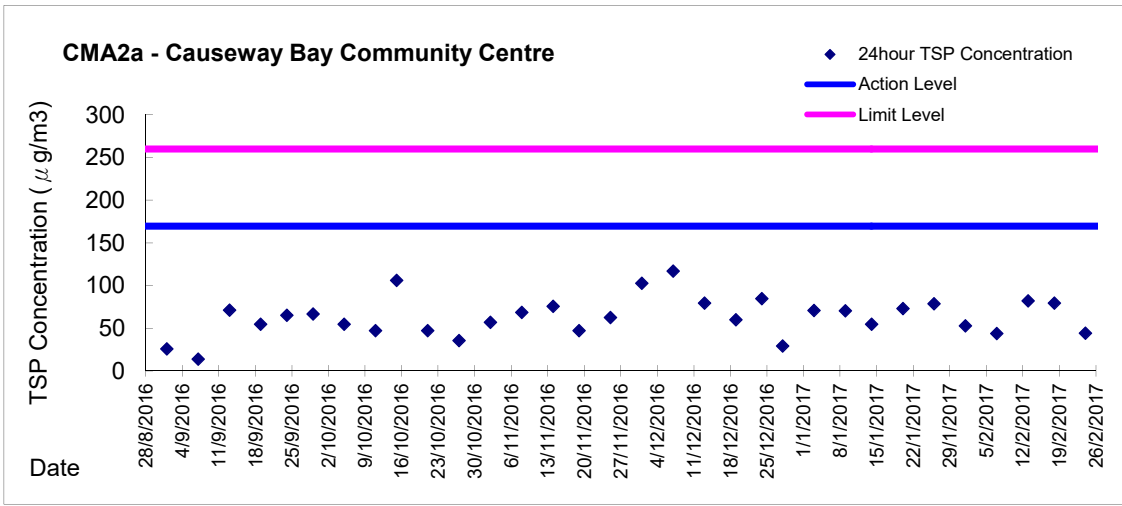

Graphic Presentation of 1 hour TSP Result

Graphic Presentation of 1 hour TSP Result

Graphic Presentation of 24 hour TSP Result

Graphic Presentation of 24 hour TSP Result