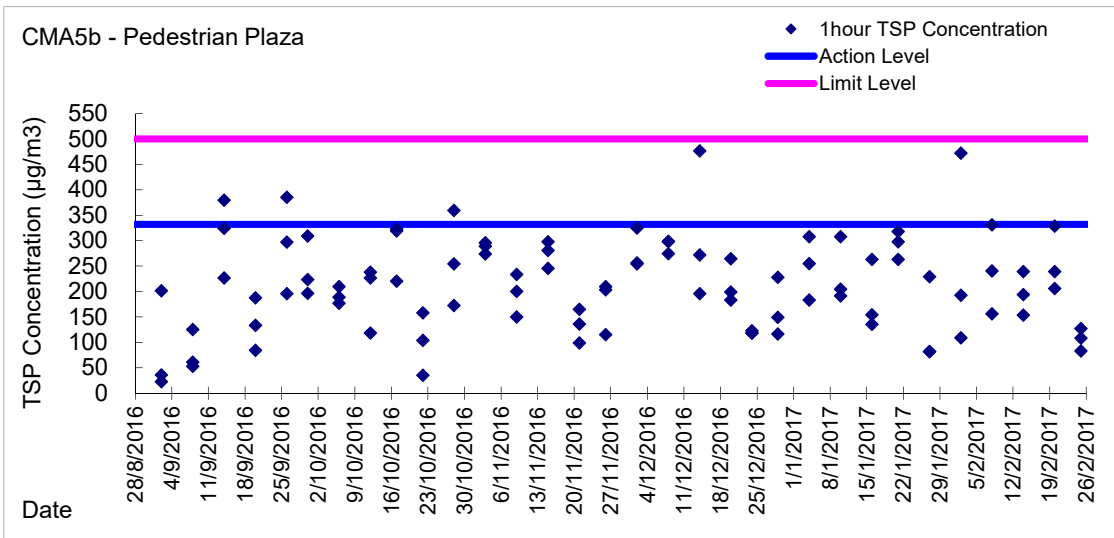

Graphic Presentation of 1 hour TSP Result

Graphic Presentation of 1 hour TSP Result

Graphic Presentation of 24 hour TSP Result

Graphic Presentation of 24 hour TSP Result